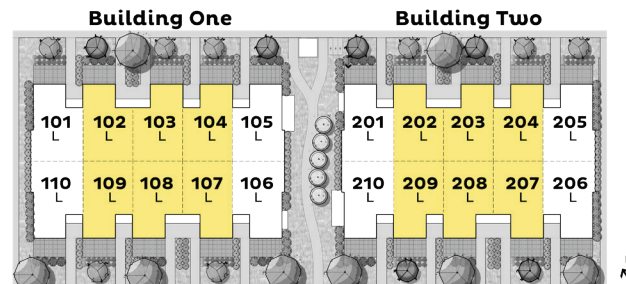

Cove

INNER STUDIO | 1 BED, 1 BATH | 497 SQ FT

LUXURY TOWN FEATURES

- Luxury Vinyl Plank Flooring Throughout
- Built-in Wardrobes in Bedroom
- Full Sized Stainless Steel Fridge, Ceran Top Stove, Dishwasher and Over the Range Microwave
- Peninsula Kitchen Countertop w/ Under Counter Seating
- Upgraded Kitchen Fixtures
- Additional Bathroom Vanity Storage
- In Suite Laundry
- Large Windows w/ Window Coverings
- Baseboard Heating & Thru Wall A/C
- In Suite Storage Nook
- 9ft Ceilings
- Private Patio
- Pet Friendly
- Engineered Interior Sprinkler System

elementtownrentals.ca 204.415.6669

NOTE: All dimensions are approximate only. Floorplans subject to change and may be mirror images. Room sizes, square footage, specifications, features, positioning, architectural elevations and outdoor spaces may vary per location.