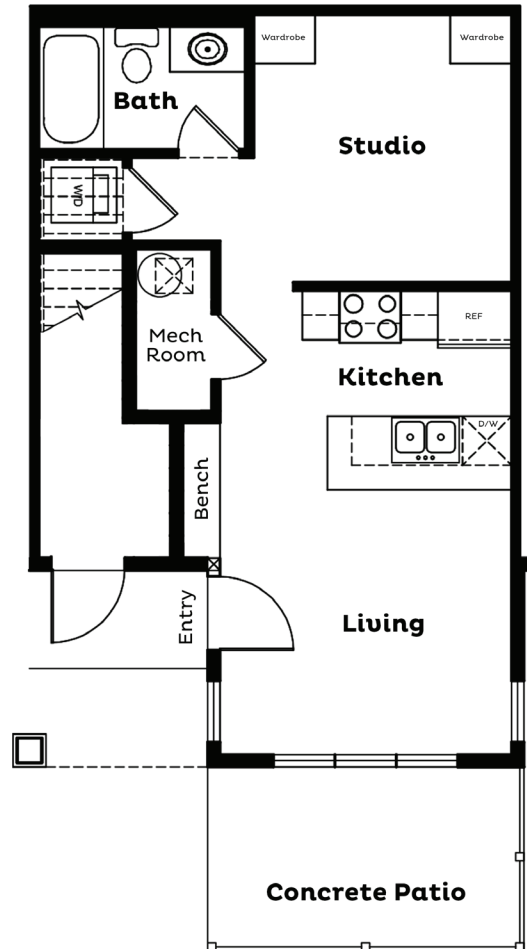

Cove

INNER STUDIO | 1 BED, 1 BATH | 497 SQ FT

LUXURY TOWN FEATURES

- Luxury Vinyl Plank Flooring Throughout
- Built-in Wardrobes in Bedroom
- Full Sized Stainless Steel Fridge, Ceran Top Stove, Dishwasher and Over the Range Microwave
- Peninsula Kitchen Countertop w/ Under Counter Seating
- Upgraded Kitchen Fixtures
- Additional Bathroom Vanity Storage
- In Suite Laundry
- Large Windows w/ Window Coverings
- Baseboard Heating & Thru Wall A/C
- In Suite Storage Nook
- 9ft Ceilings
- Private Patio
- Pet Friendly
- Engineered Interior Sprinkler System

elementtownrentals.ca 204.415.6669

NOTE: All dimensions are approximate only. Floorplans subject to change and may be mirror images. Room sizes, square footage, specifications, features, positioning, architectural elevations and outdoor spaces may vary per location.