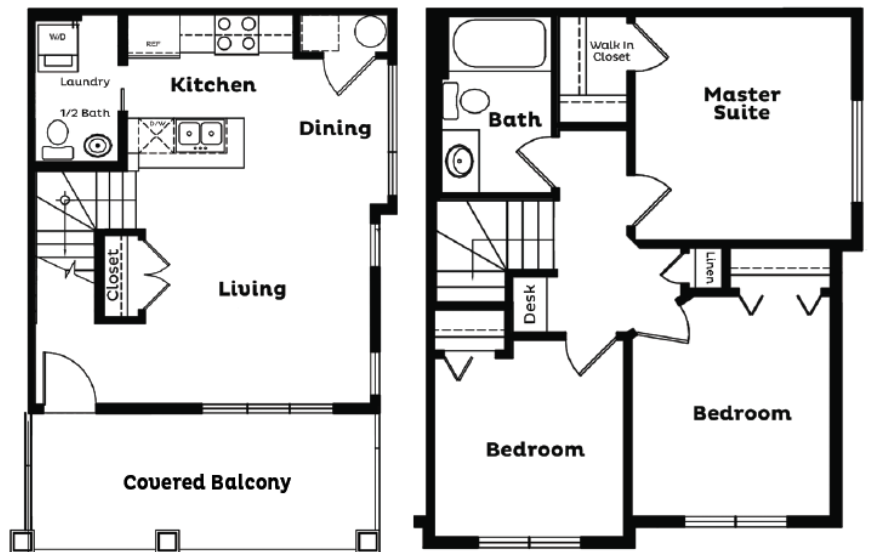

Terra

UPPER TOWN CORNER | 3 BED, 1.5 BATH | 1020 SQ FT

LUXURY TOWN FEATURES

- Corner Town w/ Abundant Natural Light
- Full Sized Stainless Steel Fridge, Ceran Top Stove, Dishwasher and Over the Range Microwave
- Private Entrance w/ Shoe Nook
- Peninsula Kitchen Countertop w/ Under Counter Seating
- Pot Lights in Kitchen Ceiling
- Upgraded Kitchen Fixtures
- Additional Bathroom Vanity Storage
- In Suite Laundry
- Built-in Office Desk w/ Internet Connectivity
- Linen Closet w/ Wire Shelving
- Large Windows w/ Window Coverings
- Central Heating & A/C
- Luxury Vinyl Plank Flooring w/ Carpet in Bedrooms, Hall & Stairs
- Large Walk In Master Closet
- 20' x 8' Private Covered Balcony
- Pet Friendly
- Engineered Interior Sprinkler System

elementtownrentals.ca 204.415.6669

NOTE: All dimensions are approximate only. Floorplans subject to change and may be mirror images. Room sizes, square footage, specifications, features, positioning, architectural elevations and outdoor spaces may vary per location.