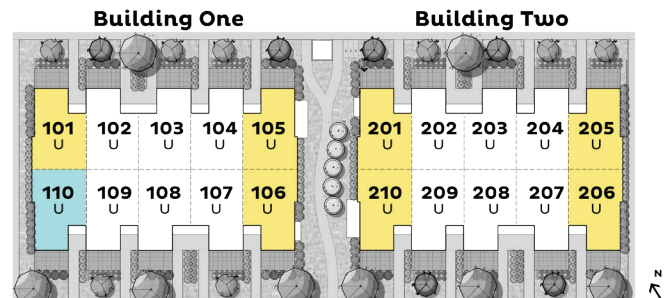

Terra

UPPER TOWN CORNER | 3 BED, 1.5 BATH | 1020 SQ FT

LUXURY TOWN FEATURES

- Corner Town w/ Abundant Natural Light
- Full Sized Stainless Steel Fridge, Ceran Top Stove, Dishwasher and Over the Range Microwave
- Private Entrance w/ Shoe Nook
- Peninsula Kitchen Countertop w/ Under Counter Seating
- Pot Lights in Kitchen Ceiling
- Upgraded Kitchen Fixtures
- Additional Bathroom Vanity Storage
- In Suite Laundry
- Built-in Office Desk w/ Internet Connectivity
- Linen Closet w/ Wire Shelving
- Large Windows w/ Window Coverings
- Central Heating & A/C
- Luxury Vinyl Plank Flooring w/ Carpet in Bedrooms, Hall & Stairs
- Large Walk In Master Closet
- 20' x 8' Private Covered Balcony
- Pet Friendly
- Engineered Interior Sprinkler System

elementtownrentals.ca 204.415.6669

NOTE: All dimensions are approximate only. Floorplans subject to change and may be mirror images. Room sizes, square footage, specifications, features, positioning, architectural elevations and outdoor spaces may vary per location.